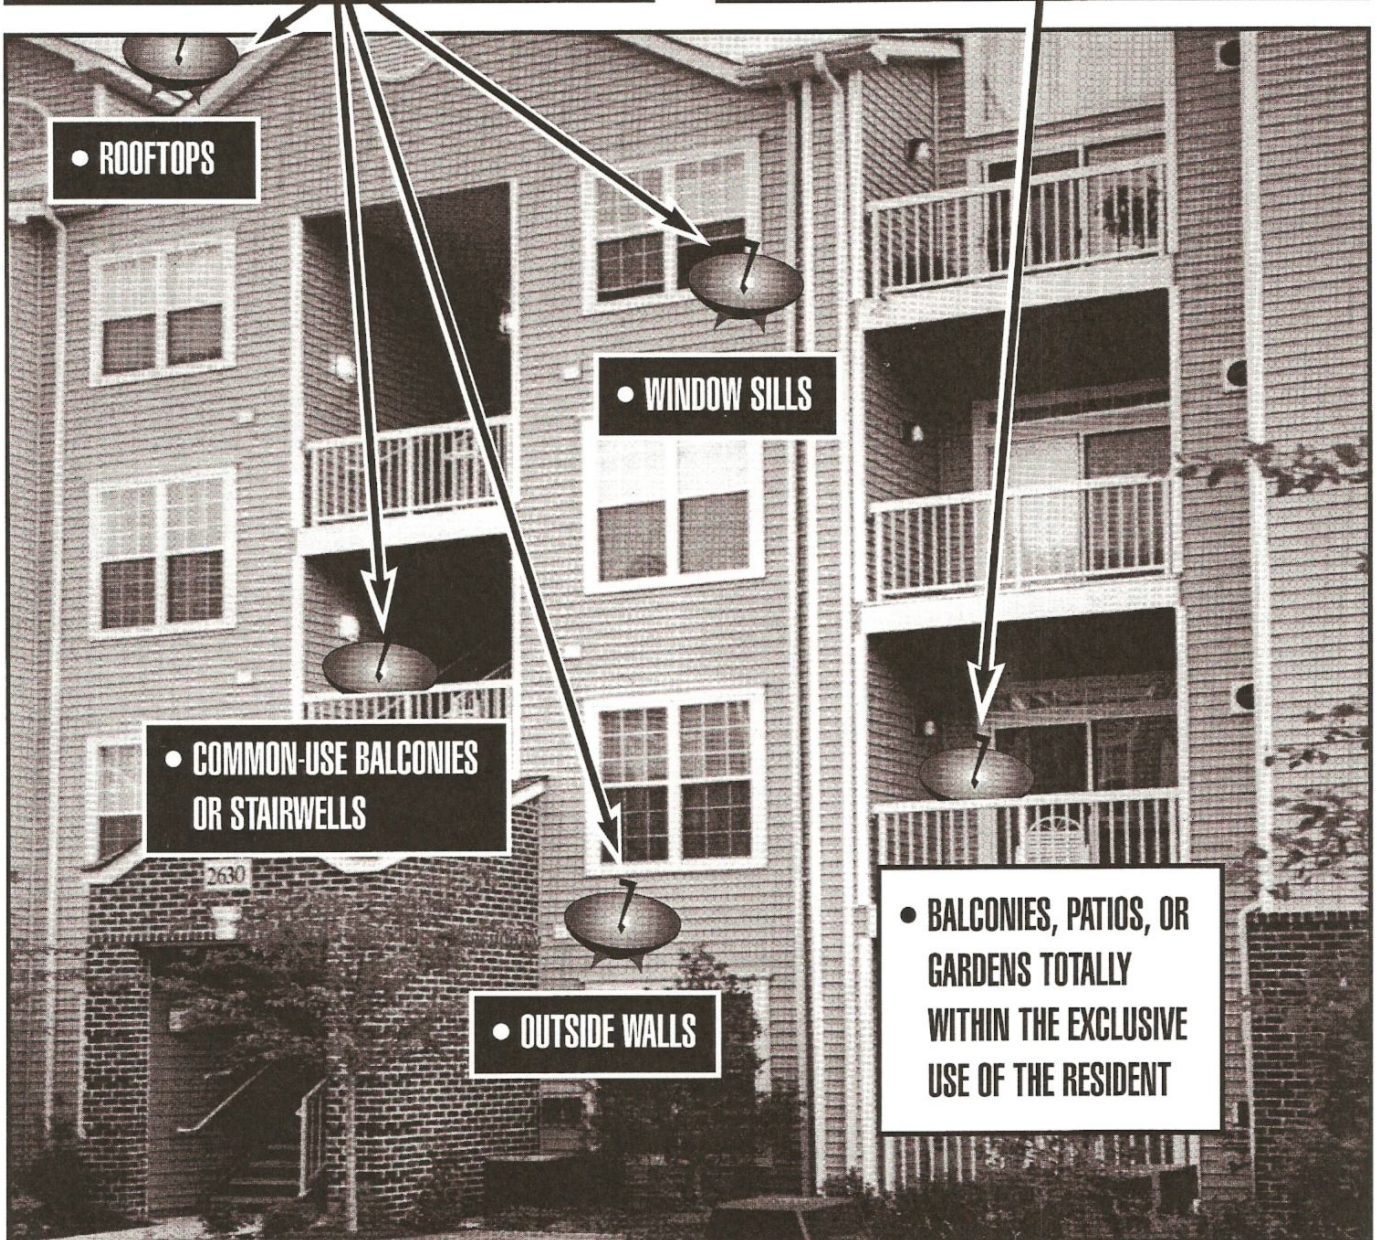

# FCC RESTRICTIONS

ON THE PLACEMENT OF SATELLITE DISHES  
1 METER OR LESS (PIZZA-STYLE)

**OWNERS MAY PROHIBIT  
PLACEMENT ON:**

**OWNERS MAY NOT  
UNREASONABLY PROHIBIT  
PLACEMENT ON:**

**NOTE: NO HOLES MAY BE DRILLED IN OUTSIDE WALLS, ROOF, OR WINDOWS.  
NO HOLES MAY BE DRILLED IN A BALCONY RAILING. NO PART OF THE DISH OR  
ANTENNA CAN EXTEND BEYOND THE BALCONY RAILING LINE.**